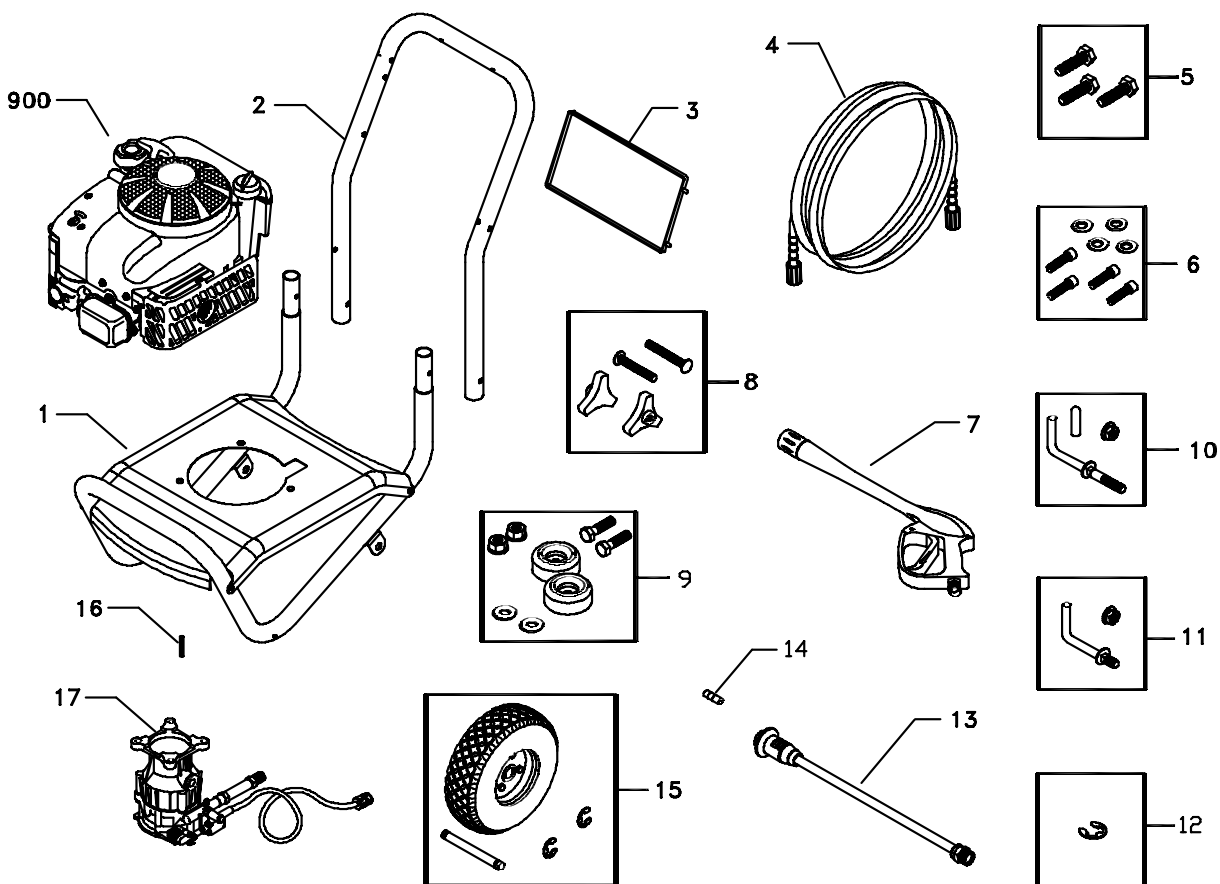

ELITE Series™

Pressure Washer Lavador a Presión

Illustrated Parts List
Las Partes ilustradas Listan

**01804
(2500 PSI)**

Questions? Help is just a moment away!

Preguntas? La ayuda es justa un momento lejos!

IPL No. 191418GS
Revision 0 (01/22/2003)

EXPLODED VIEW AND PARTS LIST - MAIN UNIT

Item	Part #	Description	Item	Part #	Description
1	192646GS	BASE	10	192128GS	KIT, Hook
2	B191874GS	HANDLE	11	192309GS	KIT, Hook
3	191909GS	BILLBOARD	12	191265GS	KIT, E-Ring
4	190246GS	HOSE	13	B3264AGS	WAND, Adjustable Nozzle
5	192133GS	KIT, Engine Mounting Hardware	14	94804GS	ORIFICE
6	192131GS	KIT, Pump Mounting Hardware	15	192317GS	KIT, Wheel
7	B3263GS	GUN	16	23139DGS	KEY
8	B2203GS	KIT, Handle Connector	17	189942GS	ASSY, Pump (see page 3)
9	192310GS	KIT, Vibration Mount	900	NSP	ENGINE

Items Not Illustrated:

Part #	Description
191359GS	MANUAL, Owner's
191418GS	MANUAL, Illustrated Parts List
192650GS	KIT, Decals
BB3061BGS	OIL, Engine

EXPLODED VIEW AND PARTS LIST - PUMP

Item	Part #	Description
1	190568GS	SEAL
3	190569GS	RETAINER RING
9	190570GS	ENGINE ADAPTER & BEARING
19	190571GS	CAP, Oil
23	190573GS	PISTON HOUSING
28	190574GS	MANIFOLD
29	190575GS	O-RING
30	190576GS	SCREW, Venturi
34	190577GS	CONNECTION, Chemical Inlet
45	190578GS	PIN
46	190579GS	VALVE, Seat Plate Brass
47	190580GS	VALVE, Seat Stainless
62	190581GS	CAP
68	190582GS	BALL, Stainless Steel
69	190584GS	O-RING
76	21783GS	THERMAL RELIEF
77	190585GS	OIL BOTTLE

Item	Part #	Description
A	190587GS	KIT, WOBBLE PLATE BEARING
B	190588GS	KIT, WATER INLET, ANODIZED
C	190589GS	KIT, OUTLET, ANODIZED
D	190590GS	KIT, PISTON
E	190591GS	KIT, CHECK VALVES
F	190592GS	KIT, INLET CHECK
G	190593GS	KIT, CHEMICAL INJECTION
H	190594GS	KIT, UNLOADER
J	189971GS	KIT, CHEMICAL HOSE
K	190595GS	KIT, SEAL SET
L	190596GS	KIT, HEAD BRASS