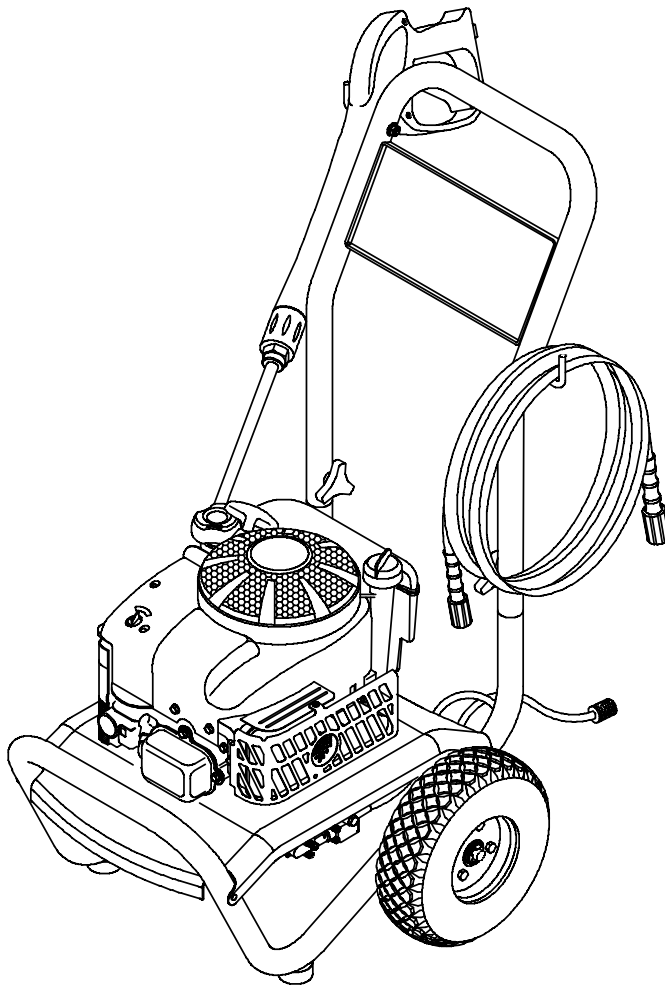

ELITE Series™

Pressure Washer Lavador a Presión

Illustrated Parts List
Las Partes ilustradas Listan

**01804
(2500 PSI)**

Questions? Help is just a moment away!

Preguntas? La ayuda es justa un momento lejos!

IPL No. 191418GS
Revision 0 (01/22/2003)

EXPLODED VIEW AND PARTS LIST - MAIN UNIT

Item	Part #	Description	Item	Part #	Description
1	192646GS	BASE	10	192128GS	KIT, Hook
2	B191874GS	HANDLE	11	192309GS	KIT, Hook
3	191909GS	BILLBOARD	12	191265GS	KIT, E-Ring
4	190246GS	HOSE	13	B3264AGS	WAND, Adjustable Nozzle
5	192133GS	KIT, Engine Mounting Hardware	14	94804GS	ORIFICE
6	192131GS	KIT, Pump Mounting Hardware	15	192317GS	KIT, Wheel
7	B3263GS	GUN	16	23139DGS	KEY
8	B2203GS	KIT, Handle Connector	17	189942GS	ASSY, Pump (see page 3)
9	192310GS	KIT, Vibration Mount	900	NSP	ENGINE

Items Not Illustrated:

Part #	Description
191359GS	MANUAL, Owner's
191418GS	MANUAL, Illustrated Parts List
192650GS	KIT, Decals
BB3061BGS	OIL, Engine

EXPLODED VIEW AND PARTS LIST - PUMP

Item	Part #	Description
1	190568GS	SEAL
3	190569GS	RETAINER RING
9	190570GS	ENGINE ADAPTER & BEARING
19	190571GS	CAP, Oil
23	190573GS	PISTON HOUSING
28	190574GS	MANIFOLD
29	190575GS	O-RING
30	190576GS	SCREW, Venturi
34	190577GS	CONNECTION, Chemical Inlet
45	190578GS	PIN
46	190579GS	VALVE, Seat Plate Brass
47	190580GS	VALVE, Seat Stainless
62	190581GS	CAP
68	190582GS	BALL, Stainless Steel
69	190584GS	O-RING
76	21783GS	THERMAL RELIEF
77	190585GS	OIL BOTTLE

Item	Part #	Description
A	190587GS	KIT, WOBBLE PLATE BEARING
B	190588GS	KIT, WATER INLET, ANODIZED
C	190589GS	KIT, OUTLET, ANODIZED
D	190590GS	KIT, PISTON
E	190591GS	KIT, CHECK VALVES
F	190592GS	KIT, INLET CHECK
G	190593GS	KIT, CHEMICAL INJECTION
H	190594GS	KIT, UNLOADER
J	189971GS	KIT, CHEMICAL HOSE
K	190595GS	KIT, SEAL SET
L	190596GS	KIT, HEAD BRASS