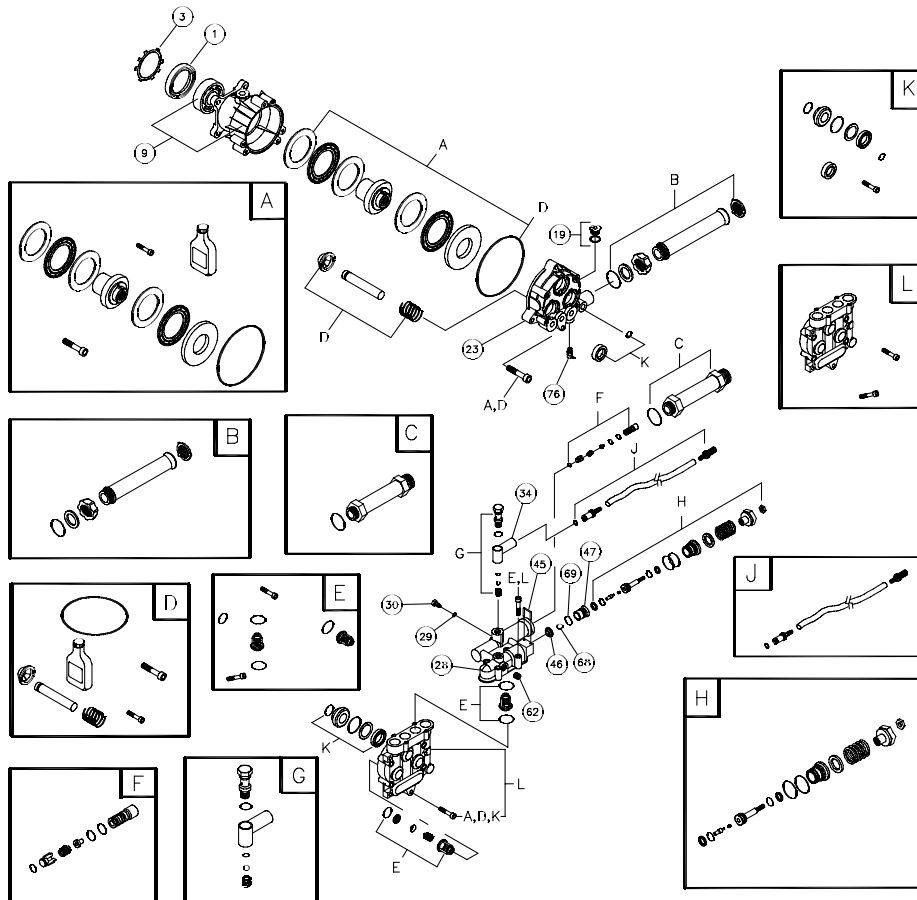

IPL No. 191418GS
Revision 0 (01/22/2003)

EXPLODED VIEW AND PARTS LIST - MAIN UNIT

Item	Part #	Description	Item	Part #	Description
1	192646GS	BASE	10	192128GS	KIT, Hook
2	B191874GS	HANDLE	11	192309GS	KIT, Hook
3	191909GS	BILLBOARD	12	191265GS	KIT, E-Ring
4	190246GS	HOSE	13	B3264AGS	WAND, Adjustable Nozzle
5	192133GS	KIT, Engine Mounting Hardware	14	94804GS	ORIFICE
6	192131GS	KIT, Pump Mounting Hardware	15	192317GS	KIT, Wheel
7	B3263GS	GUN	16	23139DGS	KEY
8	B2203GS	KIT, Handle Connector	17	189942GS	ASSY, Pump (see page 3)
9	192310GS	KIT, Vibration Mount	900	NSP	ENGINE

Items Not Illustrated:

Part #	Description
191359GS	MANUAL, Owner's
191418GS	MANUAL, Illustrated Parts List
192650GS	KIT, Decals
BB3061BGS	OIL, Engine

EXPLODED VIEW AND PARTS LIST - PUMP

Item	Part #	Description
1	190568GS	SEAL
3	190569GS	RETAINER RING
9	190570GS	ENGINE ADAPTER & BEARING
19	190571GS	CAP, Oil
23	190573GS	PISTON HOUSING
28	190574GS	MANIFOLD
29	190575GS	O-RING
30	190576GS	SCREW, Venturi
34	190577GS	CONNECTION, Chemical Inlet
45	190578GS	PIN
46	190579GS	VALVE, Seat Plate Brass
47	190580GS	VALVE, Seat Stainless
62	190581GS	CAP
68	190582GS	BALL, Stainless Steel
69	190584GS	O-RING
76	21783GS	THERMAL RELIEF
77	190585GS	OIL BOTTLE

Item	Part #	Description
A	190587GS	KIT, WOBBLE PLATE BEARING
B	190588GS	KIT, WATER INLET, ANODIZED
C	190589GS	KIT, OUTLET, ANODIZED
D	190590GS	KIT, PISTON
E	190591GS	KIT, CHECK VALVES
F	190592GS	KIT, INLET CHECK
G	190593GS	KIT, CHEMICAL INJECTION
H	190594GS	KIT, UNLOADER
J	189971GS	KIT, CHEMICAL HOSE
K	190595GS	KIT, SEAL SET
L	190596GS	KIT, HEAD BRASS